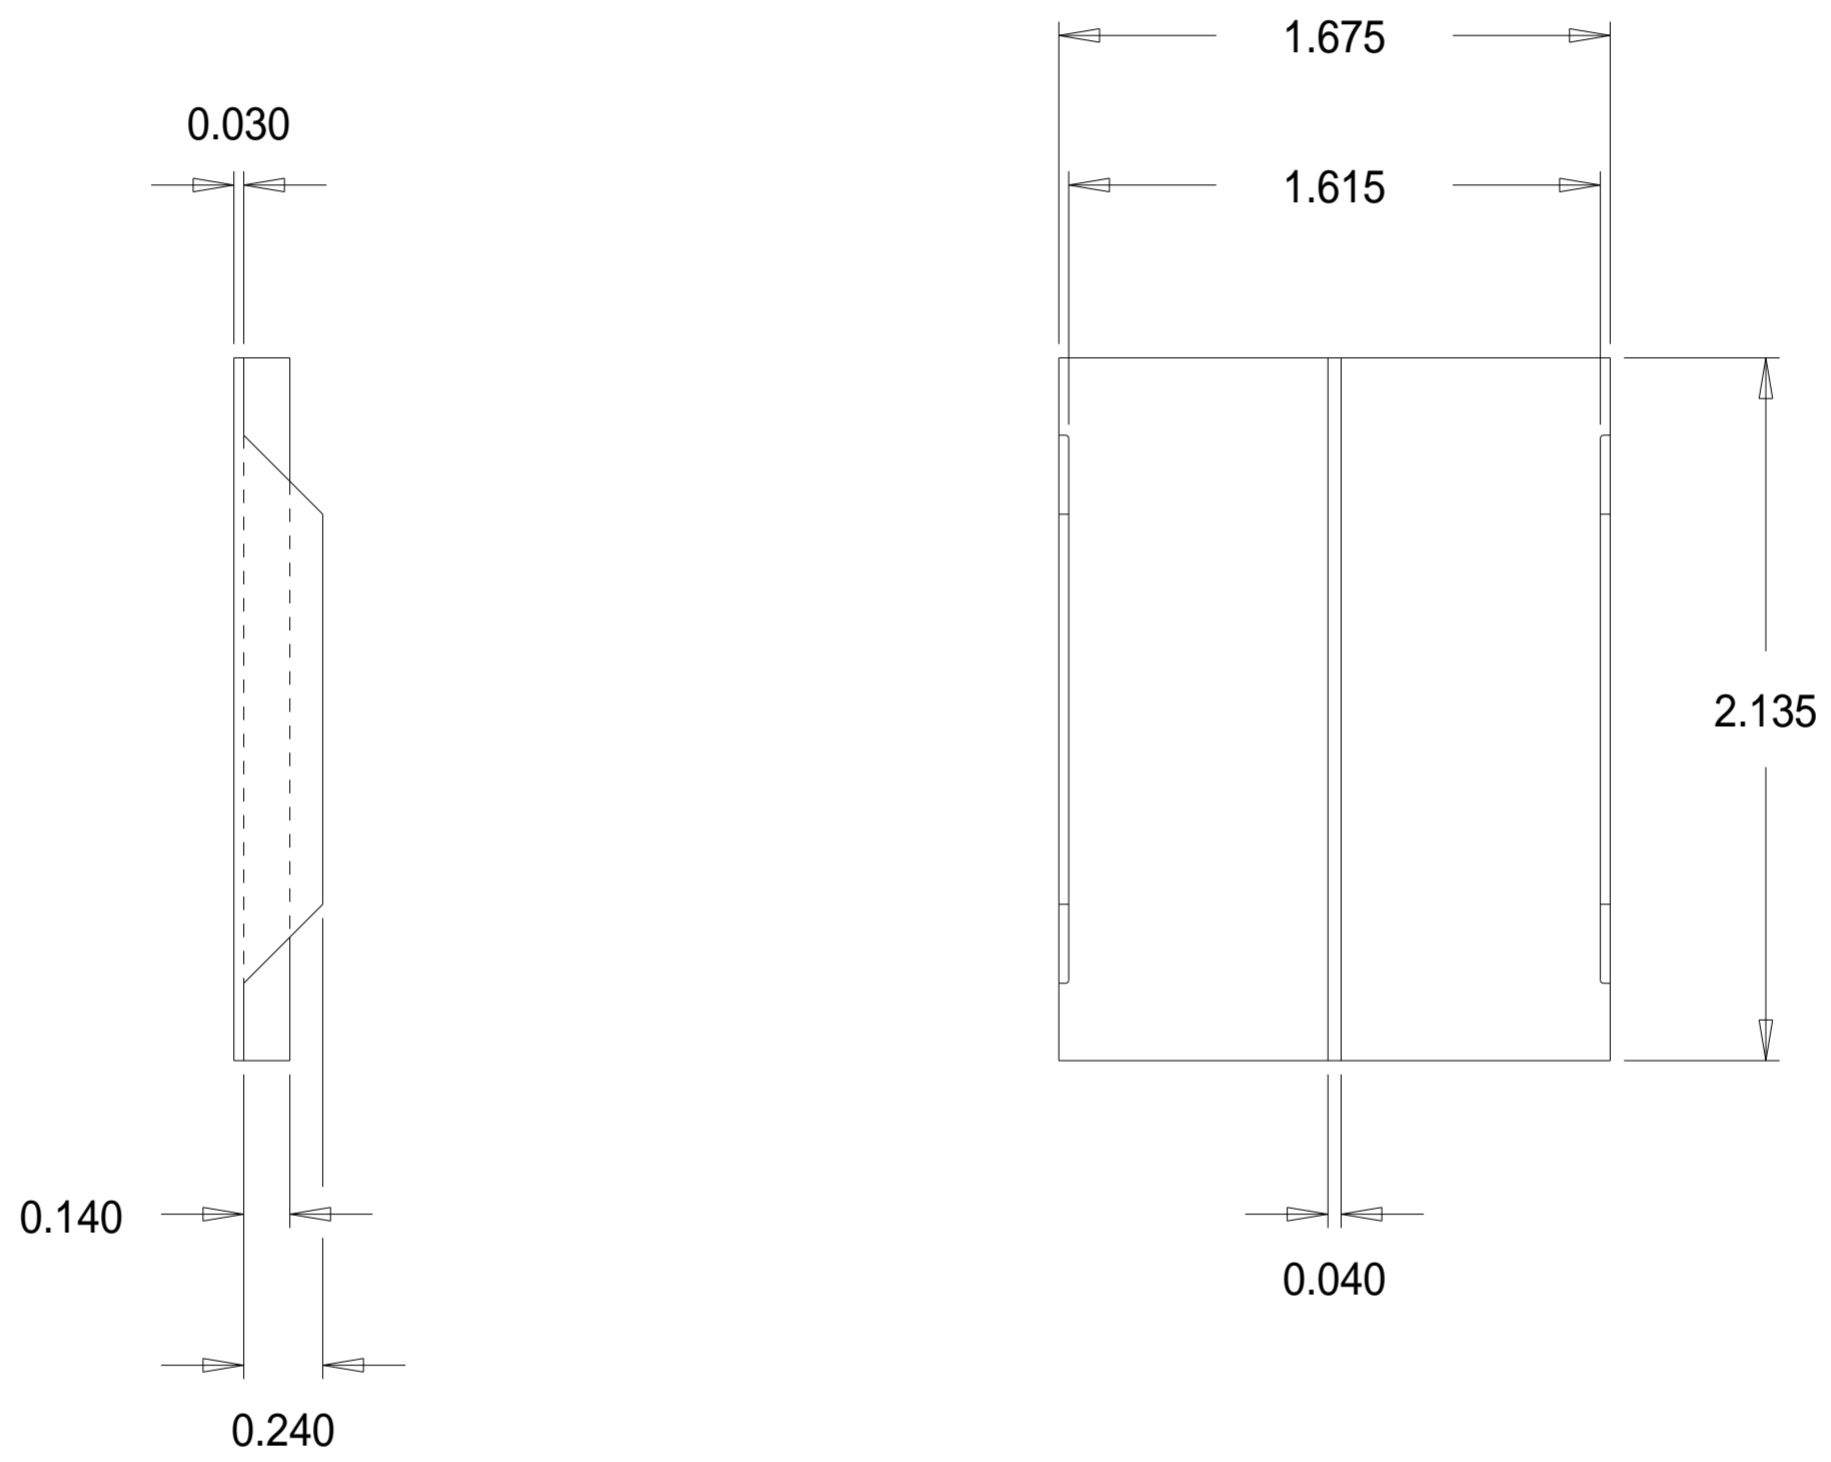

Part No. S07300

196 x 1 1/8" 'S' Range Half Insulation Cover

Dimensions in inches.